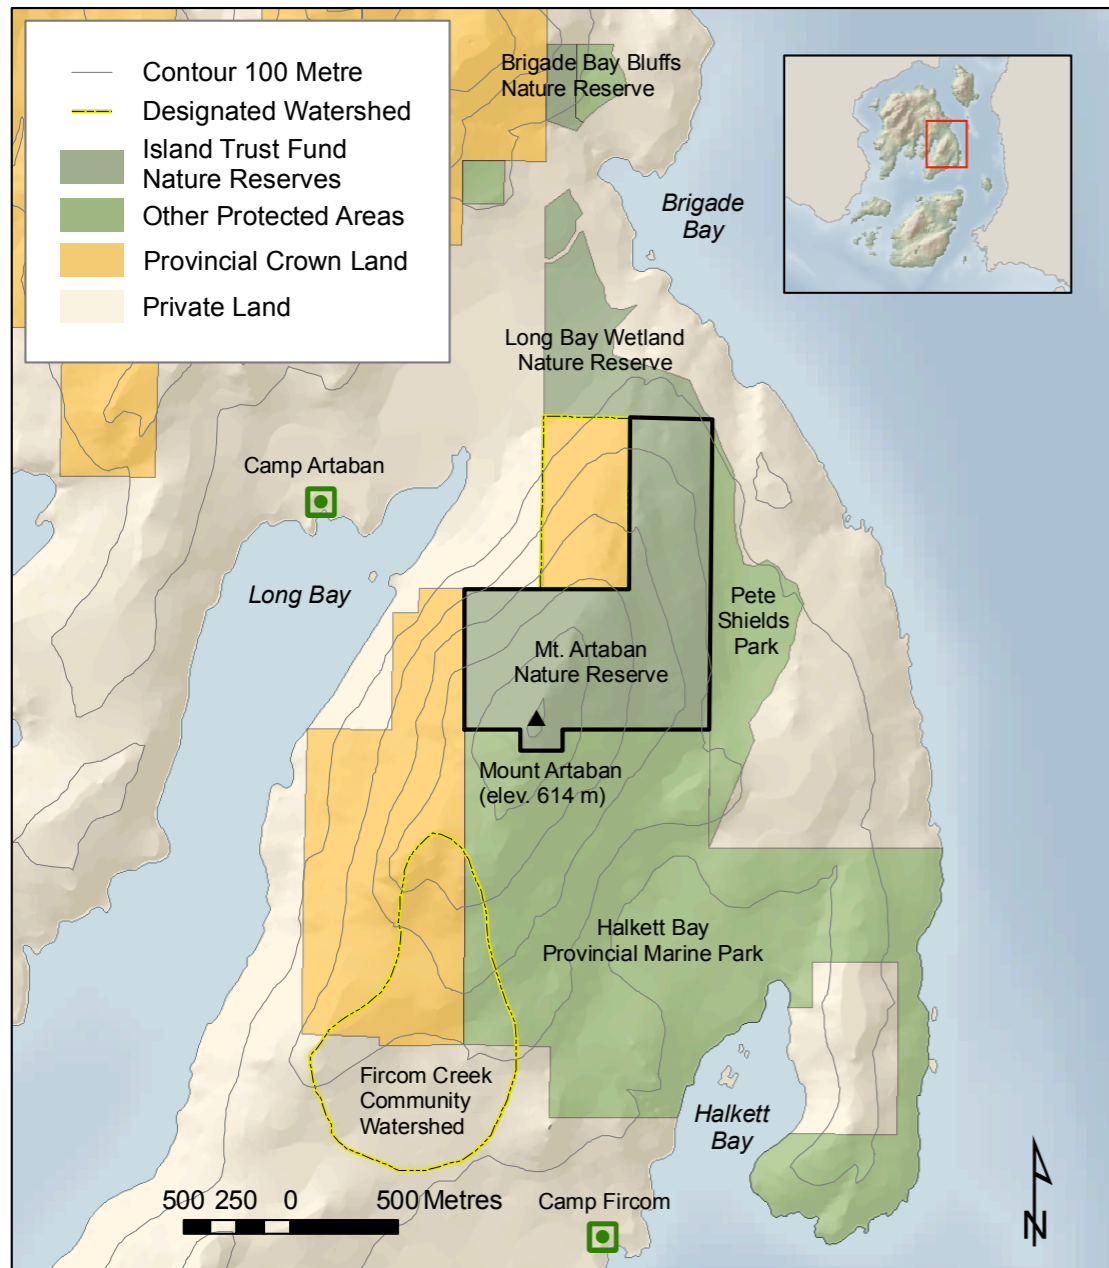

A Gambier Island Conservation Success Story

Gambier Island's Mt. Artaban is noted for its significant natural values, its challenging hikes and its awe-inspiring views. The prospect of protecting this special place for future generations has finally been realized.

In 2006, the Islands Trust Fund gratefully received support from the Squamish Nation, local governments, and Gambier Island Conservancy for its application to the Province of British Columbia for a Free Crown Grant of 107 hectares of land on Mount Artaban. Before accepting the Crown's offer, the Islands Trust Fund needed to raise $40,000 to pay for a survey and a management plan for the land.

The Gambier Island Conservancy and the Islands Trust Fund formed a partnership in 2007 and together raised the needed funds by the end of that year. The transfer of land from the Province of British Columbia to the Islands Trust Fund was formally announced at the end of May 2008.

Thanks to the generosity and vision of the donors listed below, the Mt. Artaban Nature Reserve is protected forever by the Islands Trust Fund and forms part of an important network of protected areas on Gambier Island.

In recognition of those who contributed to the creation of the Mount Artaban Nature Reserve

Brian & Leiani Anthony	Howe Sound Pulp and Paper	Peter & Lynda Roberts
Dick & Tina Atchison	Malcolm Hunter	Laurie Rolland
Martha Baldwin	Jane Irwin	James & Jenny Russell
Ballard Family	Islands Trust	Linda Sadowichik
Burt Family	Johnston Family	Gerald Sandy
In Memory of Cliff Burton	Karsten Kehler	Peter & Heather Scholefield
John Calder	Lois Kennedy	Ray Schwartz
Neil Carrodus	Klassen Family	Sea Ranch Strata Owner
Barbara & Robin Carver	Leslie Kopas	Steve Sell
S & C Church	Denise & Roger Lagasse	Sewell's Marina
Michael Collins	Rose Lam	Oz & Naomi Sexsmith
Colin & Allison Cooper	Eileen Manning	Noah & Leo Strang
Margaret & Ray Crompton	Manning Family	Sunshine Coast Community Foundation
Mary Donlevy	R & MA Mauro	Sunshine Coast Regional District
Glen & Candy Drummond	McJannet Family	Ian & Jo Thomson
Todd Elyzen	Moxon Family	Weston Triemstra
Joan Ford Charitable Society	Peter & Jan Murphy	Mike & Frieda Van der Ree
Leagh & Margaret Gabriel	James Musgrove	Maria Van Dyk
Gambier Island Community Association	Matthew O'Connor	Trudie Vanderburg
Gambier Island Conservancy	Bob Ostiguy	Sheila Weaver
Harry A. & Rose Getz Foundation	Desmond Paine	Judy Weiser
Wendy Graham	Bruce Partrick	Carol Whittaker
Barbara & Gary Grais	Penonzek Land Surveyors Ltd.	Wolf Wiedemann
Sheldon Green	In Memory of Roland Pierrot	Pat Winram
Jim Green	Louise Potter	Wollard Family
Rick Gustavson	Gary & Kathy Powroznik & Family	Worcester Family
Glenn & Kathleen Hafey	Puddicombe Family	Lloyd & Irene Wotton
Halkett Bay Owners Association	Rees Family	Several anonymous donors
Ross Hill